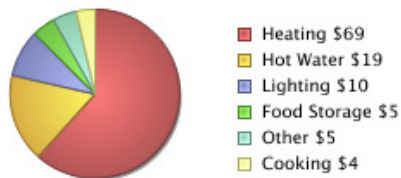

Electricity

[Update My Home Profile](#)

Find out how much it costs to run your appliances.

MAIL-IN REBATE
$50 OFF