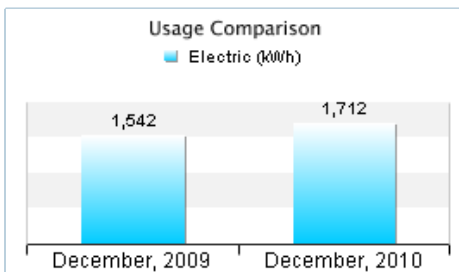

How does my usage compare?

274 MONTESANO PARK DR

Electric

[Bill History](#)

View and graph up to 24 months of information from your bills.

How does my home use energy?