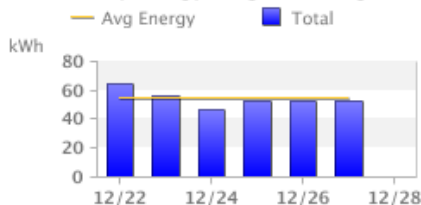

Actual Daily Energy Usage & Average Usage

Missing data for 12/28

Meter: Electric - 32200698

[Energy Use Analysis](#)

View additional graphs with expanded date ranges and temperature data.