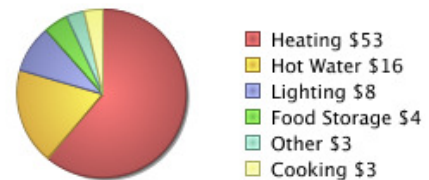

How does my usage compare?

274 MONTESANO PARK DR

Bill History

View and graph up to 24 months of information from your bills.

How does my home use energy?

274 MONTESANO PARK DR

Electricity Costs 11/23/2009 to 12/22/2009