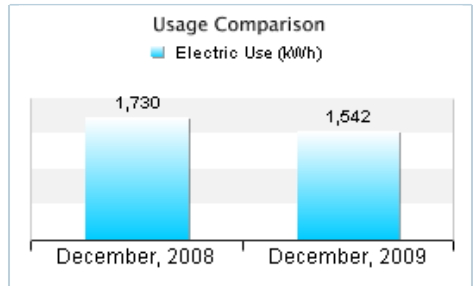

[Contact Us](#)

[Login](#)

[Search](#)

[My Home](#)

[My Business](#)

[About Us](#)

[Our Businesses](#)

[Investors](#)

[Careers](#)

- [My Home](#)
- [Account Details](#)
- [Manage Your Service](#)
- [Bill Information](#)
- [Payment Options](#)
- [Rates](#)
- [Safety Tips](#)
- [Trees & Your Service](#)
- [Automated Meter Reading](#)
- [Frequently Asked Questions](#)
- [My Electric Outage](#)

APPLIED ENERGY SOLUTIONS
Account # 4163062016

[(Update Profile)](#) Service location:
274 MONTESANO PARK DR, , IMPERIAL, MO 63052

[Energy Dashboard](#) | [Energy Center](#) | [Find Ways to Save](#) | [Savings Calculators](#) | [Learn About Energy](#)

[Bill History](#) | [Detailed Bill Comparison](#)

Energy Dashboard

Account Summary
4163062016

Account status as of 12/23/2009

Last Payment $73.17

Received 12/3/2009 - Thank you!

Account balance $109.63

Account Summary Ending 12/23/2009

Previous balance $0.00

Total current charges $109.63

Amount Due 1/8/2010 $109.63

Detailed Bill Comparison

274 MONTESANO PARK DR

- Your electric usage increased for this bill.
- The weather increased your bill by $30 - $49.
- Your energy charges were $ 26.77 higher for this bill.
- Other "non-energy" charges were $ 9.69 higher in this bill.
- Other Electric service charges/credits were $ 0.40 higher for this bill.

Bill Analysis

Still have questions about this bill? Find out more about why your bill has changed.

UEFFICIENCY.COM
JOIN THE MOVEMENT TO USE LESS ENERGY.

Click for information on Rebates for natural gas ENERGY STAR® products.

How does my usage compare?

274 MONTESANO PARK DR

Bill History

View and graph up to 24 months of information from your bills.