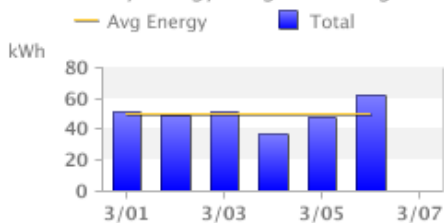

Your energy charges were \$ 16.16 lower for this bill.

The weather decreased your bill by \$4 - \$6.

Other Electric service charges/credits were \$ 0.24 lower for this bill.

**Bill Analysis**

Still have questions about this bill? Find out more about why your bill has changed.

**How does my home compare?**

274 MONTESANO PARK DR

**When does my home use energy?**

274 MONTESANO PARK DR

Actual Daily Energy Usage & Average Usage

Missing data for 3/7

**Meter:** Electric - 32200698

**Energy Use Analysis**

View additional graphs with expanded date ranges and temperature data.

**How does my usage compare?**

274 MONTESANO PARK DR

Usage Comparison

**Electric**

**Bill History**

View and graph up to 24 months of information from your bills.