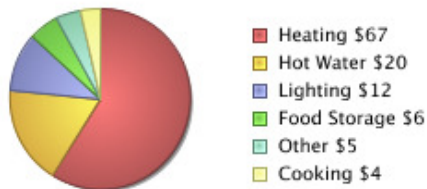

Electricity Costs 1/25/2011 to 2/22/2011

Electricity

[Update My Home Profile](#)

Find out how much it costs to run your appliances.

Recycle & save!
We'll pick up your spare, working fridge or freezer and give you $35! [(more)](#)

Recycle your CFLs
Find an Ameren Missouri authorized CFL recycling location near you and drop off your old CFLs. [(more)](#)

MAIL-IN REBATE
$50 OFF

Copyright © 2009 Ameren Services