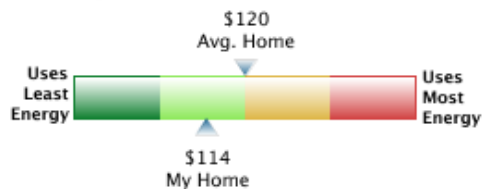

Electricity Costs 1/25/2011 to 2/22/2011

Electricity

Congratulations! Your home used less energy than average similar homes in your area.