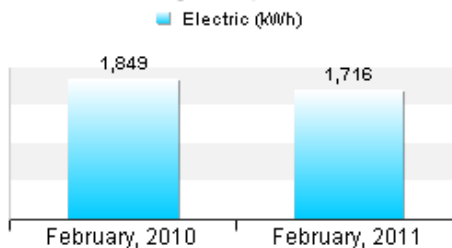

Your energy charges were \$ 16.16 lower for this bill.

The weather decreased your bill by \$4 - \$6.

Other Electric service charges/credits were \$ 0.24 lower for this bill.

**Bill Analysis**

Still have questions about this bill? Find out more about why your bill has changed.

**How does my home compare?**

274 MONTESANO PARK DR

**When does my home use energy?**

274 MONTESANO PARK DR

Actual Daily Energy Usage & Average Usage

Missing data for 3/7

**Meter:** Electric - 32200698

**Energy Use Analysis**

View additional graphs with expanded date ranges and temperature data.

**How does my usage compare?**

274 MONTESANO PARK DR

Usage Comparison

**Electric**

**Bill History**

View and graph up to 24 months of information from your bills.