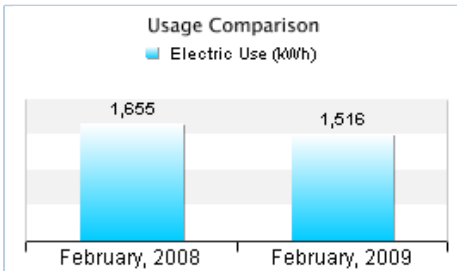

[Contact Us](#)

[Login](#)

[Search](#)

[My Home](#)

[My Business](#)

[About Us](#)

[Our Businesses](#)

[Investors](#)

[Careers](#)

- [My Home](#)
- [Account Details](#)
- [Manage Your Service](#)
- [Bill Information](#)
- [Payment Options](#)
- [Rates](#)
- [Safety Tips](#)
- [Trees & Your Service](#)
- [Automated Meter Reading](#)
- [Frequently Asked Questions](#)
- [My Electric Outage](#)

APPLIED ENERGY SOLUTIONS
Account # 4163062016

[(Update Profile)](#) Service location:
274 MONTESANO PARK DR., IMPERIAL, MO 63052

[Energy Dashboard](#) | [Energy Center](#) | [Find Ways to Save](#) | [Savings Calculators](#) | [Learn About Energy](#)

[Bill History](#) | [Detailed Bill Comparison](#)

Energy Dashboard

Account Summary
4163062016

Account status as of 2/25/2009

Last Payment $125.38
Received 2/5/2009 - Thank you!

Account balance **$102.27**

Account Summary Ending 2/24/2009

Previous balance $0.00
Total current charges $102.27
Amount Due 3/9/2009 **$102.27**

Detailed Bill Comparison
274 MONTESANO PARK DR

- Your energy charges were $ 16.61 lower for this bill.
- A shorter billing period decreased your Electric usage for this bill compared to the previous bill.
- Other "non-energy" charges were $ 6.50 lower in this bill.
- The weather decreased your bill by $5 - $8.
- Other Electric service charges/credits were $ 0.24 lower for this bill.

Bill Analysis

Still have questions about this bill? Find out more about why your bill has changed.

Click for information on
Rebates for natural gas
ENERGY STAR® products.

How does my usage compare?

274 MONTESANO PARK DR

Bill History

View and graph up to 24 months of information from your bills.

How does my home use energy?

274 MONTESANO PARK DR