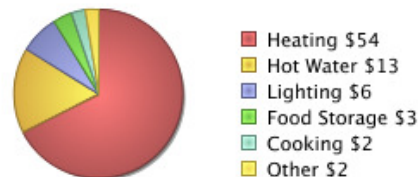

274 MONTESANO PARK DR  

**Bill History**

View and graph up to 24 months of information from your bills.

**How does my home use energy?**

274 MONTESANO PARK DR  

**Electricity Costs 1/26/2009 to 2/23/2009**