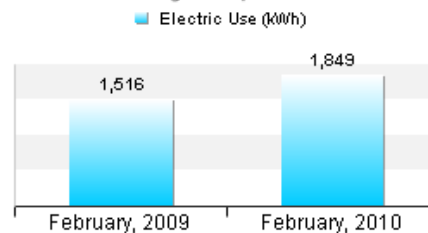

Usage Comparison