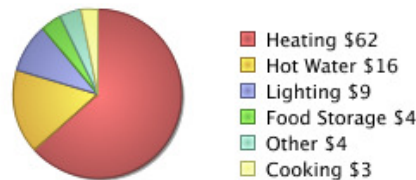

Electricity Costs 1/26/2010 to 2/23/2010

Electricity

Update My Home Profile

Find out how much it costs to run your appliances. ENTER TO WIN $100 Energy Gift Certificate