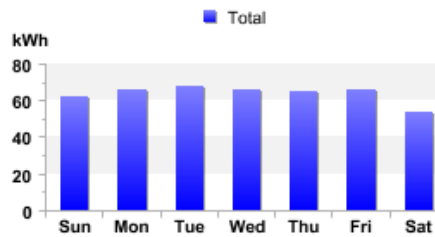

Close This Window

APPLIED ENERGY SOLUTIONS
Account # 4163062016

[(Update Profile)](#) Service location:
274 MONTESANO PARK DR, , IMPERIAL, MO 63052

[Energy Dashboard](#) | [Energy Center](#) | [Find Ways to Save](#) | [Savings Calculators](#) | [Learn About Energy](#)

[Bill History](#) | [Detailed Bill Comparison](#)

Energy Dashboard

Account Summary
4163062016

Account status as of 2/25/2010

Last Payment $148.09
Received 2/8/2010 - Thank you!

Account balance $127.90

Account Summary Ending 2/24/2010

Previous balance $0.00
Total current charges $127.90
Amount Due 3/9/2010 $127.90

Detailed Bill Comparison

274 MONTESANO PARK DR

- A shorter billing period decreased your Electric usage for this bill compared to the previous bill.
- Your energy charges were $ 14.58 lower for this bill.
- Other "non-energy" charges were $ 5.61 lower in this bill.
- The weather decreased your bill by $0 - $2.
- Other Electric service charges/credits were $ 0.22 lower for this bill.

Bill Analysis

Still have questions about this bill? Find out more about why your bill has changed.

When does my home use energy?

274 MONTESANO PARK DR

Average Energy Usage by Day-of-Week