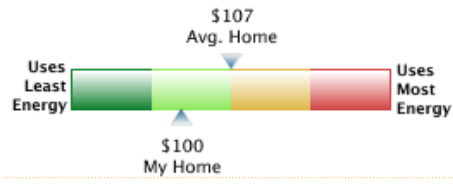

### Update My Home Profile

Find out how much it costs to run your appliances. ENTER TO WIN \$100 Energy Gift Certificate

**How does my home compare?**

274 MONTESANO PARK DR

Electricity Costs 1/26/2010 to 2/23/2010