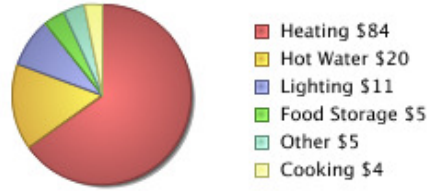

Electricity Costs 12/22/2010 to 1/24/2011

Electricity

Update My Home Profile

Find out how much it costs to run your appliances.

MAIL-IN REBATE
$50 OFF

Copyright © 2009 Ameren Services