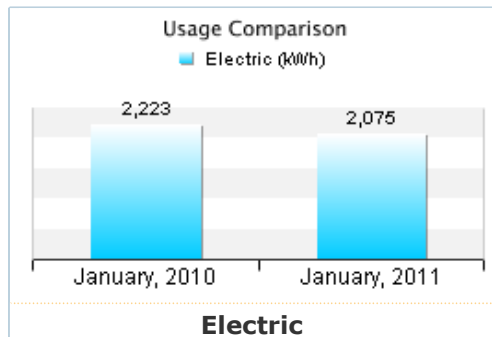

How does my usage compare?

274 MONTESANO PARK DR

Bill History

View and graph up to 24 months of information from your bills.

How does my home use energy?
274 MONTESANO PARK DR