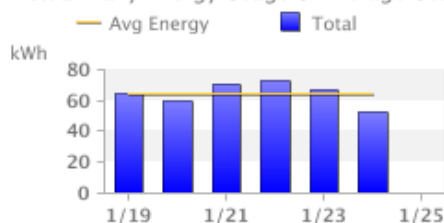

The weather increased your bill by \$7 - \$12.

Other Electric service charges/credits were \$ 0.27 higher for this bill.

**Bill Analysis**

Still have questions about this bill? Find out more about why your bill has changed.

**How does my home compare?**  
274 MONTESANO PARK DR

**When does my home use energy?**

274 MONTESANO PARK DR

Actual Daily Energy Usage & Average Usage

Missing data for 1/25

**Meter:** Electric - 32200698

**Energy Use Analysis**