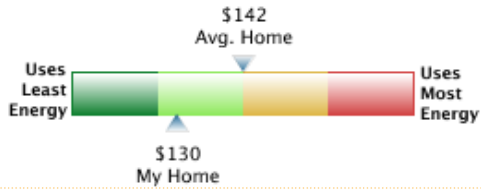

Electricity Costs 12/22/2010 to 1/24/2011

Electricity

Congratulations! Your home used less energy than average similar homes in your area.

Recycle & save!
We'll pick up your spare, working fridge or freezer and give you $35! [(more)](#)

Recycle your CFLs
Find an Ameren Missouri authorized CFL recycling location near you and drop off your old CFLs. [(more)](#)