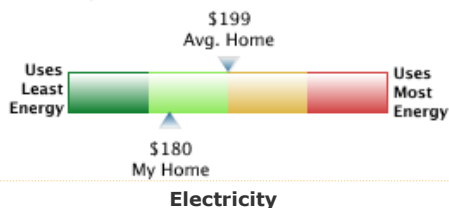

Close This Window

APPLIED ENERGY SOLUTIONS
Account # 4163062016

[(Update Profile)](#) **Service location:**
274 MONTESANO PARK DR, , IMPERIAL, MO 63052

[Energy Dashboard](#) [Energy Center](#) [Find Ways to Save](#) [Savings Calculators](#) [Learn About Energy](#)

[Bill History](#) [Detailed Bill Comparison](#)

Energy Dashboard

Account Summary
4163062016

Account status as of 7/23/2010

Last Payment $119.44

Received 6/30/2010 - Thank you!

Account balance $205.98

Account Summary Ending 7/23/2010

Previous balance $0.00

Total current charges $205.98

Amount Due 8/5/2010 $205.98

Detailed Bill Comparison

274 MONTESANO PARK DR

Your energy charges were $ 76.68 higher for this bill.

Your electric usage increased for this bill.

Your electric rate increased this month.

The weather increased your bill by $11 - $18.

Other "non-energy" charges were $ 9.86 higher in this bill.

Other Electric service charges/credits were $ 1.16 higher for this bill.

Bill Analysis

Still have questions about this bill? Find out more about why your bill has changed.

How does my home compare?

274 MONTESANO PARK DR

Electricity Costs 6/23/2010 to 7/22/2010

Congratulations! Your home used less