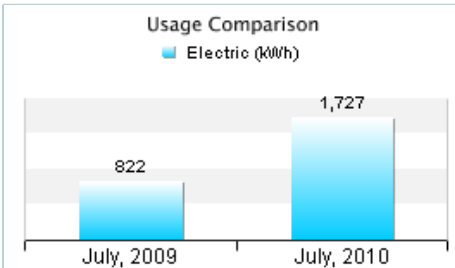

How does my usage compare?

274 MONTESANO PARK DR