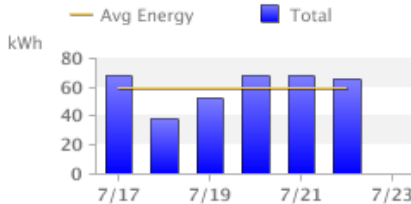

Actual Daily Energy Usage & Average Usage