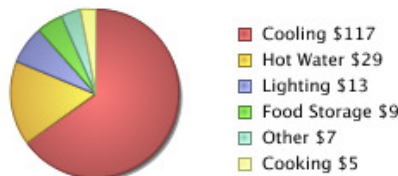

How does my home use energy?

274 MONTESANO PARK DR

Electricity Costs 6/23/2010 to 7/22/2010