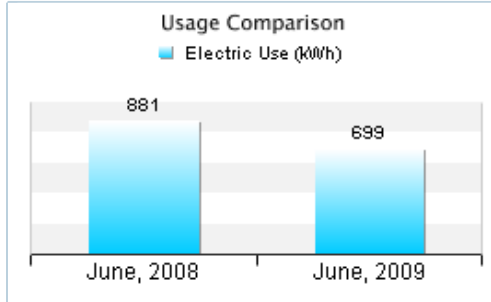

↑ Your energy charges were \$ 17.98 higher for this bill.

↑ Your electric rate increased this month.

↑ The weather increased your bill by \$5 - \$8.

↑ Your electric usage increased for this bill.

↑ Other Electric service charges/credits were \$ 0.26 higher for this bill.

↑ Other "non-energy" charges were \$ 0.05 higher in this bill.

Bill Analysis

Still have questions about this bill? Find out more about why your bill has changed.

How does my usage compare?

274 MONTESANO PARK DR