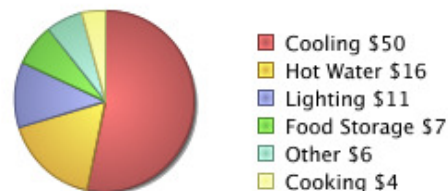

Bill History

View and graph up to 24 months of information from your bills.

How does my home use energy?

274 MONTESANO PARK DR

Electricity Costs (Average Home)

Electricity

Analyze my appliances.

Analyze your appliances to find out how much it costs to run your appliances.