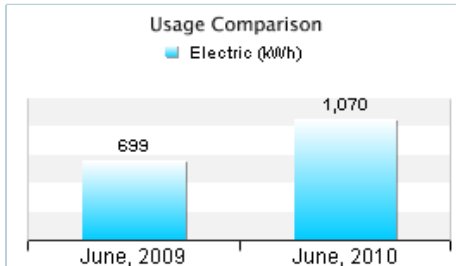

How does my usage compare?

274 MONTESANO PARK DR