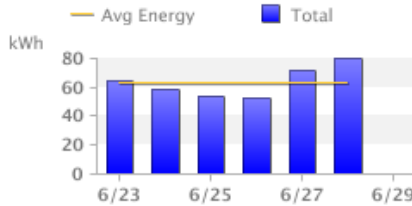

The weather increased your bill by \$39 - \$64.

Your electric usage increased for this bill.

Your electric rate increased this month.

Other "non-energy" charges were \$ 11.28 higher in this bill.

Other Electric service charges/credits were \$ 1.13 higher for this bill.

Bill Analysis

Still have questions about this bill? Find out more about why your bill has changed.

How does my home compare?

274 MONTESANO PARK DR

Electricity Costs 5/24/2010 to 6/22/2010

Congratulations! Your home used less

When does my home use energy?

274 MONTESANO PARK DR

Actual Daily Energy Usage & Average Usage

Missing data for 6/29

Meter: Electric - 32200698

Energy Use Analysis

View additional graphs with expanded date ranges and temperature data.