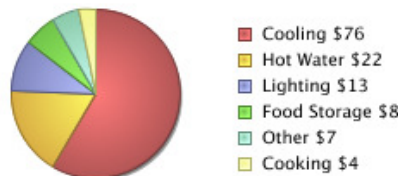

How does my usage compare?

274 MONTESANO PARK DR

Bill History

View and graph up to 24 months of information from your bills.

How does my home use energy?

274 MONTESANO PARK DR

Electricity Costs (Average Home)