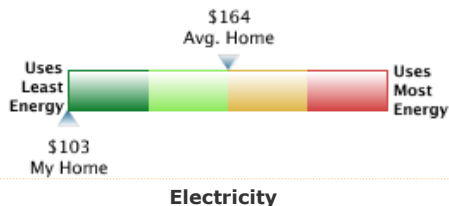

Close This Window

APPLIED ENERGY SOLUTIONS
Account # 4163062016

[(Update Profile)](#) **Service location:**
274 MONTESANO PARK DR, , IMPERIAL, MO 63052

[Energy Dashboard](#) | [Energy Center](#) | [Find Ways to Save](#) | [Savings Calculators](#) | [Learn About Energy](#)

[Bill History](#) | [Detailed Bill Comparison](#)

Energy Dashboard

Account Summary
4163062016

Account status as of 6/29/2010

Last Payment $31.93

Received 6/7/2010 - Thank you!

Account balance **$119.44**

Account Summary Ending 6/23/2010

Previous balance $0.00

Total current charges $119.44

Amount Due 7/7/2010 **$119.44**

Detailed Bill Comparison

274 MONTESANO PARK DR

Your energy charges were $ 76.23 higher for this bill.

The weather increased your bill by $39 - $64.

Your electric usage increased for this bill.

Your electric rate increased this month.

Other "non-energy" charges were $ 11.28 higher in this bill.

Other Electric service charges/credits were $ 1.13 higher for this bill.

Bill Analysis

Still have questions about this bill? Find out more about why your bill has changed.

How does my home compare?

274 MONTESANO PARK DR

Electricity Costs 5/24/2010 to 6/22/2010

Congratulations! Your home used less