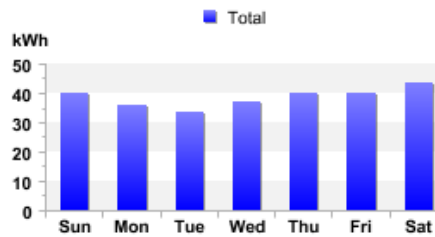

Close This Window

APPLIED ENERGY SOLUTIONS
Account # 4163062016

[(Update Profile)](#) Service location:
274 MONTESANO PARK DR, , IMPERIAL, MO 63052

[Energy Dashboard](#) | [Energy Center](#) | [Find Ways to Save](#) | [Savings Calculators](#) | [Learn About Energy](#)

[Bill History](#) | [Detailed Bill Comparison](#)

Energy Dashboard

Account Summary
4163062016

Account status as of 3/26/2010

Last Payment $127.90
Received 3/11/2010 - Thank you!

Account balance $86.27

Account Summary Ending 3/25/2010

Previous balance $0.00
Total current charges $86.27
Amount Due 4/8/2010 $86.27

Detailed Bill Comparison

274 MONTESANO PARK DR

- Your electric usage decreased for this bill.
- Your energy charges were $ 30.66 lower for this bill.
- The weather decreased your bill by $18 - $31.
- Other "non-energy" charges were $ 10.97 lower in this bill.
- Other Electric service charges/credits were $ 0.45 lower for this bill.

Bill Analysis

Still have questions about this bill? Find out more about why your bill has changed.

When does my home use energy?

274 MONTESANO PARK DR

Average Energy Usage by Day-of-Week

Meter: Electric - 32200698

Energy Use Analysis

Create my own graphs to learn how I use energy.

How does my usage compare?

274 MONTESANO PARK DR