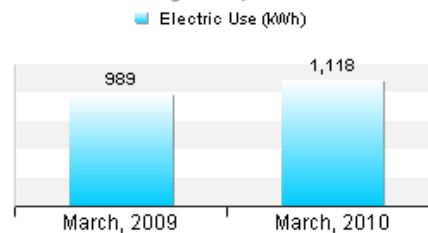

Usage Comparison

Bill History

View and graph up to 24 months of information from your bills.

How does my home use energy?

274 MONTESANO PARK DR