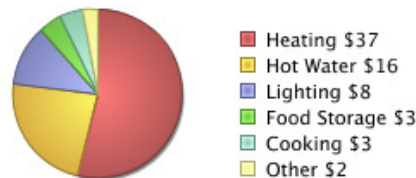

Electricity Costs 2/24/2010 to 3/24/2010

Electricity

Update My Home Profile

Find out how much it costs to run your appliances. ENTER TO WIN $100 Energy Gift Certificate

UEFFICIENCY.COM
JOIN THE MOVEMENT TO USE LESS ENERGY.

Recycle your CFLs
Find an AmerenUE authorized CFL recycling location near you and drop off your old CFLs to be recycled. [(more)](#)

Take the **ENERGY STAR®** pledge