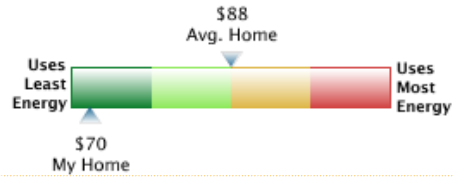

How does my home compare?

274 MONTESANO PARK DR

Electricity Costs 2/24/2010 to 3/24/2010

Electricity

Congratulations! Your home used less energy than most of the similar homes in your area.

Copyright © 2009 Ameren Services