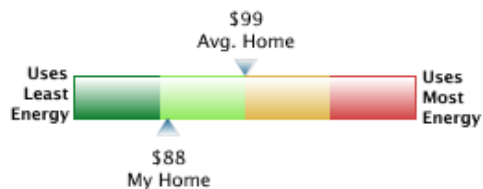

Electricity Costs 2/23/2011 to 3/23/2011

Electricity

Congratulations! Your home used less energy than average similar homes in your area.