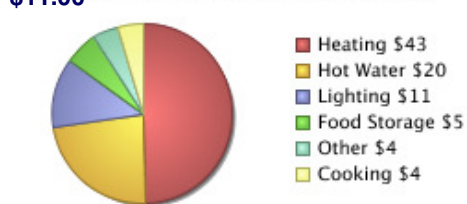

How does my home use energy?

274 MONTESANO PARK DR  

Electricity Costs 2/23/2011 to 3/23/2011

Electricity

Congratulations! Your home used less energy than average similar homes in your area.

Electricity Costs 2/23/2011 to 3/23/2011

Electricity

[Update My Home Profile](#)

Find out how much it costs to run your appliances.

Recycle & save!
We'll pick up your spare, working fridge or freezer and give you \$35! [\(more\)](#)

Recycle your CFLs
Find an Ameren Missouri authorized CFL recycling location near you and drop off your old CFLs. [\(more\)](#)