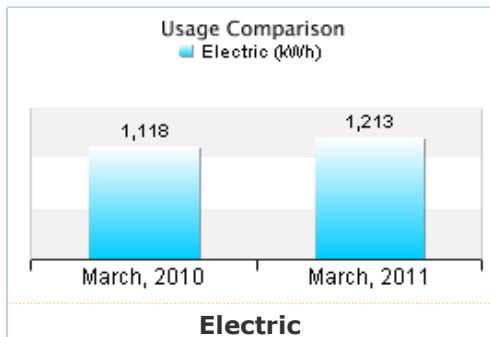

How does my usage compare?

274 MONTESANO PARK DR

Bill History

View and graph up to 24 months of information from your bills.

How does my home use energy?

274 MONTESANO PARK DR