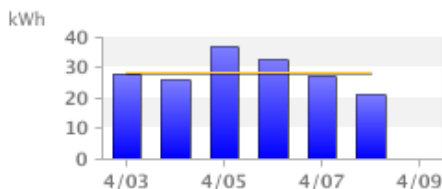

 The weather decreased your bill by \$19 - \$32.

 Other Electric service charges/credits were \$ 0.38 lower for this bill.

Bill Analysis

Still have questions about this bill? Find out more about why your bill has changed.

How does my home compare?

274 MONTESANO PARK DR  

When does my home use energy?

274 MONTESANO PARK DR  

Actual Daily Energy Usage & Average Usage
— Avg Energy  Total

Missing data for 4/9

Meter: Electric - 32200698

Energy Use Analysis

View additional graphs with expanded date ranges and temperature data.

How does my usage compare?

274 MONTESANO PARK DR  

Bill History

View and graph up to 24 months of information from your bills.