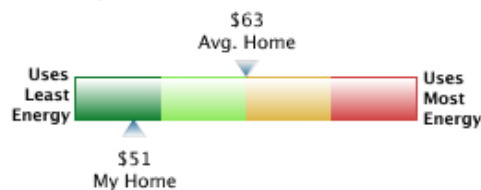

How does my home compare?

274 MONTESANO PARK DR

Electricity Costs 4/24/2009 to 5/25/2009

Electricity

Congratulations! Your home used less energy than most of the similar homes in your area.