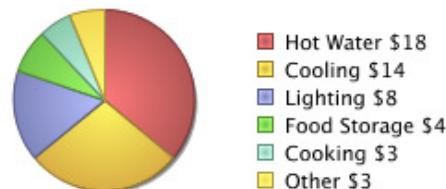

How does my home use energy?

274 MONTESANO PARK DR

Electricity Costs 4/24/2009 to 5/25/2009

Electricity

Analyze my appliances.
Analyze your appliances to find out how much it costs to run your appliances.