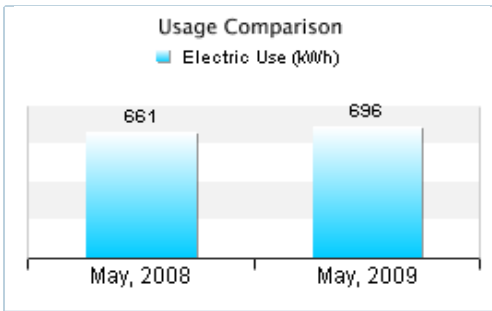

[Contact Us](#)

[Login](#)

[Search](#)

[My Home](#)

[My Business](#)

[About Us](#)

[Our Businesses](#)

[Investors](#)

[Careers](#)

- [My Home](#)
- [Account Details](#)
- [Manage Your Service](#)
- [Bill Information](#)
- [Payment Options](#)
- [Rates](#)
- [Safety Tips](#)
- [Trees & Your Service](#)
- [Automated Meter Reading](#)
- [Frequently Asked Questions](#)
- [My Electric Outage](#)

APPLIED ENERGY SOLUTIONS
Account # 4163062016

[(Update Profile)](#) Service location:
274 MONTESANO PARK DR, , IMPERIAL, MO 63052

[Energy Dashboard](#) | [Energy Center](#) | [Find Ways to Save](#) | [Savings Calculators](#) | [Learn About Energy](#)

[Bill History](#) | [Detailed Bill Comparison](#)

Energy Dashboard

Account Summary
4163062016

Account status as of 5/27/2009

Last Payment	$79.86
Received 5/4/2009 - Thank you!	
Account balance	$61.04
Account Summary Ending 5/26/2009	
Previous balance	$0.00
Total current charges	$61.04
Amount Due 6/8/2009	$61.04

Detailed Bill Comparison
274 MONTESANO PARK DR

- Your electric usage decreased for this bill.
- The weather decreased your bill by $14 - $23.
- Your energy charges were $ 14.14 lower for this bill.
- Other "non-energy" charges were $ 4.68 lower in this bill.
- Other Electric service charges/credits were $ 0.21 lower for this bill.

Bill Analysis
Still have questions about this bill? Find out more about why your bill has changed.

Join us! **Earth Day 4-26-09**

Click for information on Rebates for natural gas

ENERGY STAR® products.

How does my usage compare?

274 MONTESANO PARK DR

Bill History
View and graph up to 24 months of information from your bills.