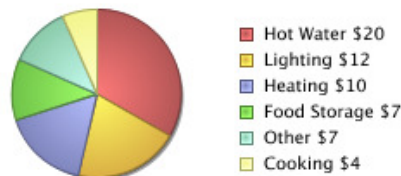

274 MONTESANO PARK DR

Bill History

View and graph up to 24 months of information from your bills.

How does my home use energy?

274 MONTESANO PARK DR

Electricity Costs (Average Home)

Electricity

Update My Home Profile