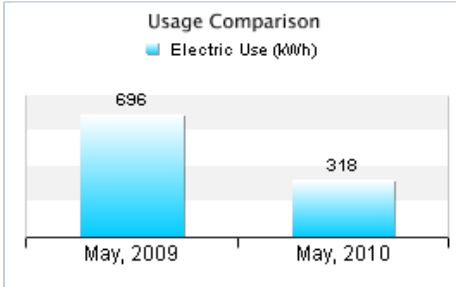

How does my usage compare?

274 MONTESANO PARK DR

Bill History

View and graph up to 24 months of information from your bills.