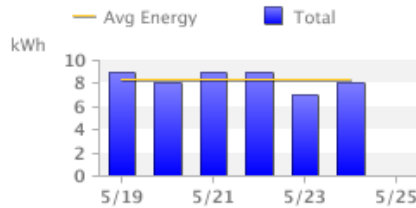

Previous balance \$0.00

Total current charges \$31.93

Amount Due 6/7/2010 \$31.93

Detailed Bill Comparison

274 MONTESANO PARK DR

- ⚡ Your electric usage decreased for this bill.
- ⚡ The weather decreased your bill by \$3 - \$5.
- ⚡ Your energy charges were \$ 4.16 lower for this bill.
- ⚡ Other "non-energy" charges were \$ 1.01 lower in this bill.
- ⚡ Other Electric service charges/credits were \$ 0.06 lower for this bill.

Bill Analysis

Still have questions about this bill? Find out more about why your bill has changed.

How does my home compare?

274 MONTESANO PARK DR

Electricity Costs 4/23/2010 to 5/23/2010

Electricity

Congratulations! Your home used less energy than most of the similar homes in your area.

When does my home use energy?

274 MONTESANO PARK DR

Actual Daily Energy Usage & Average Usage

Missing data for 5/25

Meter:

Energy Use Analysis

Create my own graphs to learn how I use energy.

How does my usage compare?