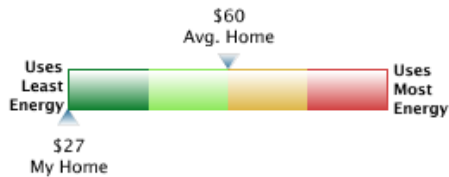

Close This Window

APPLIED ENERGY SOLUTIONS
Account # 4163062016

[(Update Profile)](#) Service location:
274 MONTESANO PARK DR, , IMPERIAL, MO 63052

[Energy Dashboard](#) | [Energy Center](#) | [Find Ways to Save](#) | [Savings Calculators](#) | [Learn About Energy](#)

[Bill History](#) | [Detailed Bill Comparison](#)

Energy Dashboard

Account Summary
4163062016

Account status as of 5/25/2010

Last Payment $37.10

Received 5/12/2010 - Thank you!

Account balance $31.93

Account Summary Ending 5/24/2010

Previous balance $0.00

Total current charges $31.93

Amount Due 6/7/2010 $31.93

Detailed Bill Comparison

274 MONTESANO PARK DR

- ⚡ Your electric usage decreased for this bill.
- ⚡ The weather decreased your bill by $3 - $5.
- ⚡ Your energy charges were $ 4.16 lower for this bill.
- ⚡ Other "non-energy" charges were $ 1.01 lower in this bill.
- ⚡ Other Electric service charges/credits were $ 0.06 lower for this bill.

Bill Analysis

Still have questions about this bill? Find out more about why your bill has changed.

How does my home compare?

274 MONTESANO PARK DR

Electricity Costs 4/23/2010 to 5/23/2010

Electricity

Congratulations! Your home used less energy than most of the similar homes in your area.