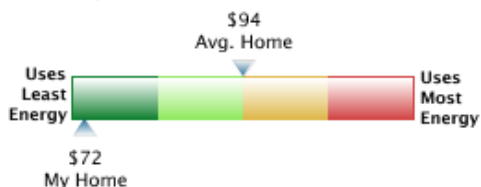

Close This Window

APPLIED ENERGY SOLUTIONS
Account # 4163062016

[(Update Profile)](#) **Service location:**
274 MONTESANO PARK DR, , IMPERIAL, MO 63052

[Energy Dashboard](#) [Energy Center](#) [Find Ways to Save](#) [Savings Calculators](#) [Learn About Energy](#)

[Bill History](#) [Detailed Bill Comparison](#)

Energy Dashboard

Account Summary
4163062016

Account status as of 12/10/2010

Last Payment $72.23

Received 12/10/2010 - Thank you!

Account balance $0.00

Account Summary Ending 11/22/2010

Previous balance $0.00

Total current charges $72.23

Amount Due 12/6/2010 $72.23

Detailed Bill Comparison

274 MONTESANO PARK DR

Your energy charges were $ 8.79 higher for this bill.

The weather increased your bill by $6 - $10.

Your electric usage increased for this bill.

A longer billing period increased your Electric usage for this bill compared to the previous bill.

Other Electric service charges/credits were $ 0.13 higher for this bill.

Bill Analysis

Still have questions about this bill? Find out more about why your bill has changed.

How does my home compare?

274 MONTESANO PARK DR

Electricity Costs 10/21/2010 to 11/21/2010

When does my home use energy?

274 MONTESANO PARK DR