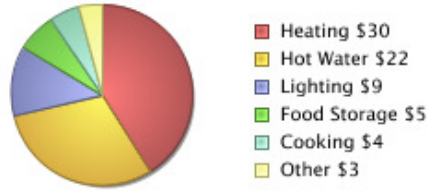

Electricity

Congratulations! Your home used less energy than most of the similar homes in your area.

Recycle & save!
We'll pick up your spare, working fridge or freezer and give you $35! [(more)](#)

Recycle your CFLs
Find an Ameren Missouri authorized CFL recycling location near you and drop off your old CFLs. [(more)](#)

Electricity Costs 10/21/2010 to 11/21/2010

Electricity

[Update My Home Profile](#)

Find out how much it costs to run your appliances.

MAIL-IN REBATE
$50 OFF