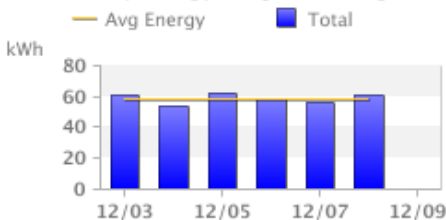

Your electric usage increased for this bill.

A longer billing period increased your Electric usage for this bill compared to the previous bill.

Other Electric service charges/credits were \$ 0.13 higher for this bill.

Bill Analysis

Still have questions about this bill? Find out more about why your bill has changed.

How does my home compare?

274 MONTESANO PARK DR

Electricity Costs 10/21/2010 to 11/21/2010

When does my home use energy?

274 MONTESANO PARK DR

Actual Daily Energy Usage & Average Usage

Missing data for 12/9

Meter:

Energy Use Analysis

View additional graphs with expanded date ranges and temperature data.

How does my usage compare?