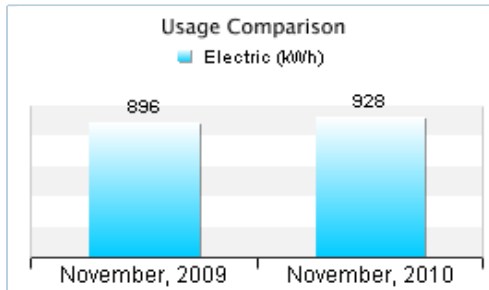

How does my usage compare?

274 MONTESANO PARK DR

Electric

Bill History

View and graph up to 24 months of information from your bills.

How does my home use energy?

274 MONTESANO PARK DR