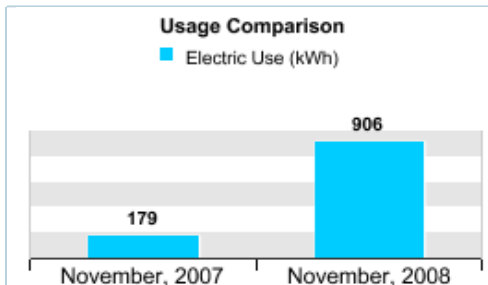

How does my usage compare?

274 MONTESANO PARK DR

Bill History

View and graph up to 24 months of information from your bills.