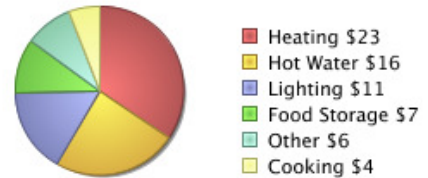

How does my usage compare?

274 MONTESANO PARK DR

Bill History

View and graph up to 24 months of information from your bills.

How does my home use energy?

274 MONTESANO PARK DR

Electricity Costs (Average Home)