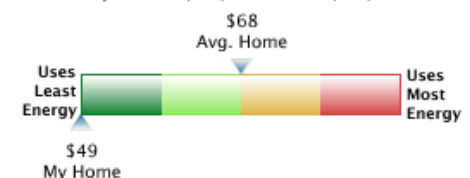

Electricity

Analyze my appliances.

Analyze your appliances to find out how much it costs to run your appliances.

How does my home compare?

274 MONTESANO PARK DR

Electricity Costs 9/23/2009 to 10/21/2009

Electricity

Congratulations! Your home used less energy than most of the similar homes in your area.