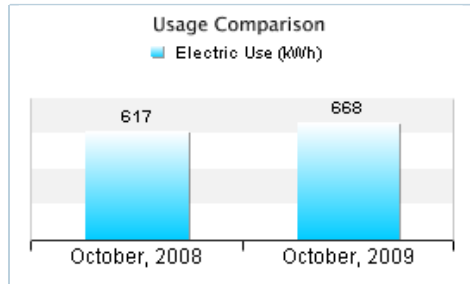

[About Us](#)

[Our Businesses](#)

[Investors](#)

[Careers](#)

- [My Home](#)
- [Account Details](#)
- [Manage Your Service](#)
- [Bill Information](#)
- [Payment Options](#)
- [Rates](#)
- [Safety Tips](#)
- [Trees & Your Service](#)
- [Automated Meter Reading](#)
- [Frequently Asked Questions](#)
- [My Electric Outage](#)

APPLIED ENERGY SOLUTIONS
Account # 4163062016

[(Update Profile)](#) **Service location:**
274 MONTESANO PARK DR, , IMPERIAL, MO 63052

[Energy Dashboard](#) [Energy Center](#) [Find Ways to Save](#) [Savings Calculators](#) [Learn About Energy](#)

[Bill History](#) [Detailed Bill Comparison](#)

Energy Dashboard

Account Summary
4163062016

Account status as of 10/23/2009

Last Payment $70.97

Received 10/5/2009 - Thank you!

Account balance $58.63

Account Summary Ending 10/22/2009

Previous balance $0.00

Total current charges $58.63

Amount Due 11/4/2009 $58.63

Detailed Bill Comparison

274 MONTESANO PARK DR

↓ Your electric rate decreased this month.

↓ Your energy charges were $ 13.06 lower for this bill.

↑ Your electric usage increased for this bill.

↑ The weather increased your bill by $4 - $6.

↑ Other "non-energy" charges were $ 0.72 higher in this bill.

↓ Other Electric service charges/credits were $ 0.19 lower for this bill.

Bill Analysis

Still have questions about this bill? Find out more about why your bill has changed.

UEFFICIENCY.COM
JOIN THE MOVEMENT TO USE LESS ENERGY.

Click for information on Rebates for natural gas
ENERGY STAR® products.

How does my usage compare?

274 MONTESANO PARK DR

Bill History

View and graph up to 24 months of information from your bills.

How does my home use energy?

274 MONTESANO PARK DR