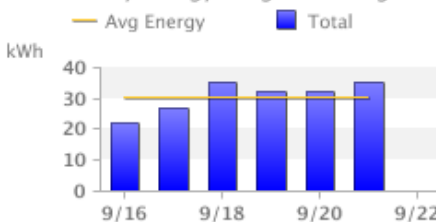

Actual Daily Energy Usage & Average Usage

Missing data for 9/22

Meter:

Energy Use Analysis

View additional graphs with expanded date ranges and temperature data.