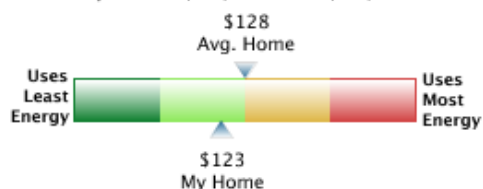

Close This Window

APPLIED ENERGY SOLUTIONS
Account # 4163062016

[(Update Profile)](#) **Service location:**
274 MONTESANO PARK DR, , IMPERIAL, MO 63052

[Energy Dashboard](#) [Energy Center](#) [Find Ways to Save](#) [Savings Calculators](#) [Learn About Energy](#)

[Bill History](#) [Detailed Bill Comparison](#)

Energy Dashboard

Account Summary
4163062016

Account status as of 9/23/2010

Last Payment $216.97

Received 9/3/2010 - Thank you!

Account balance $122.85

Account Summary Ending 9/22/2010

Previous balance $0.00

Total current charges $122.85

Amount Due 10/5/2010 $122.85

Detailed Bill Comparison

274 MONTESANO PARK DR

The weather decreased your bill by $62 - $103.

Your energy charges were $ 66.77 lower for this bill.

Your electric usage decreased for this bill.

Other "non-energy" charges were $ 27.35 lower in this bill.

Other Electric service charges/credits were $ 0.98 lower for this bill.

Bill Analysis

Still have questions about this bill? Find out more about why your bill has changed.

How does my home compare?

274 MONTESANO PARK DR

Electricity Costs 8/23/2010 to 9/21/2010

When does my home use energy?

274 MONTESANO PARK DR