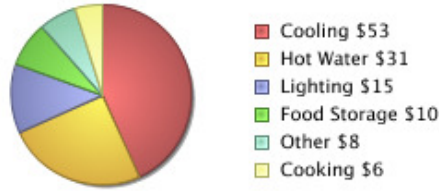

Electricity

Congratulations! Your home used less energy than average similar homes in your area.

Recycle & save!
We'll pick up your spare, working fridge or freezer and give you $35! [(more)](#)

Recycle your CFLs
Find an AmerenUE authorized CFL recycling location near you and drop off your old CFLs to be recycled. [(more)](#)

Electricity Costs 8/23/2010 to 9/21/2010

Electricity

Update My Home Profile

Find out how much it costs to run your appliances.

Natural Gas rebates available on Energy Star® products.
[Click for more info](#)

MAIL-IN REBATE
$50 OFF

Copyright © 2009 Ameren Services