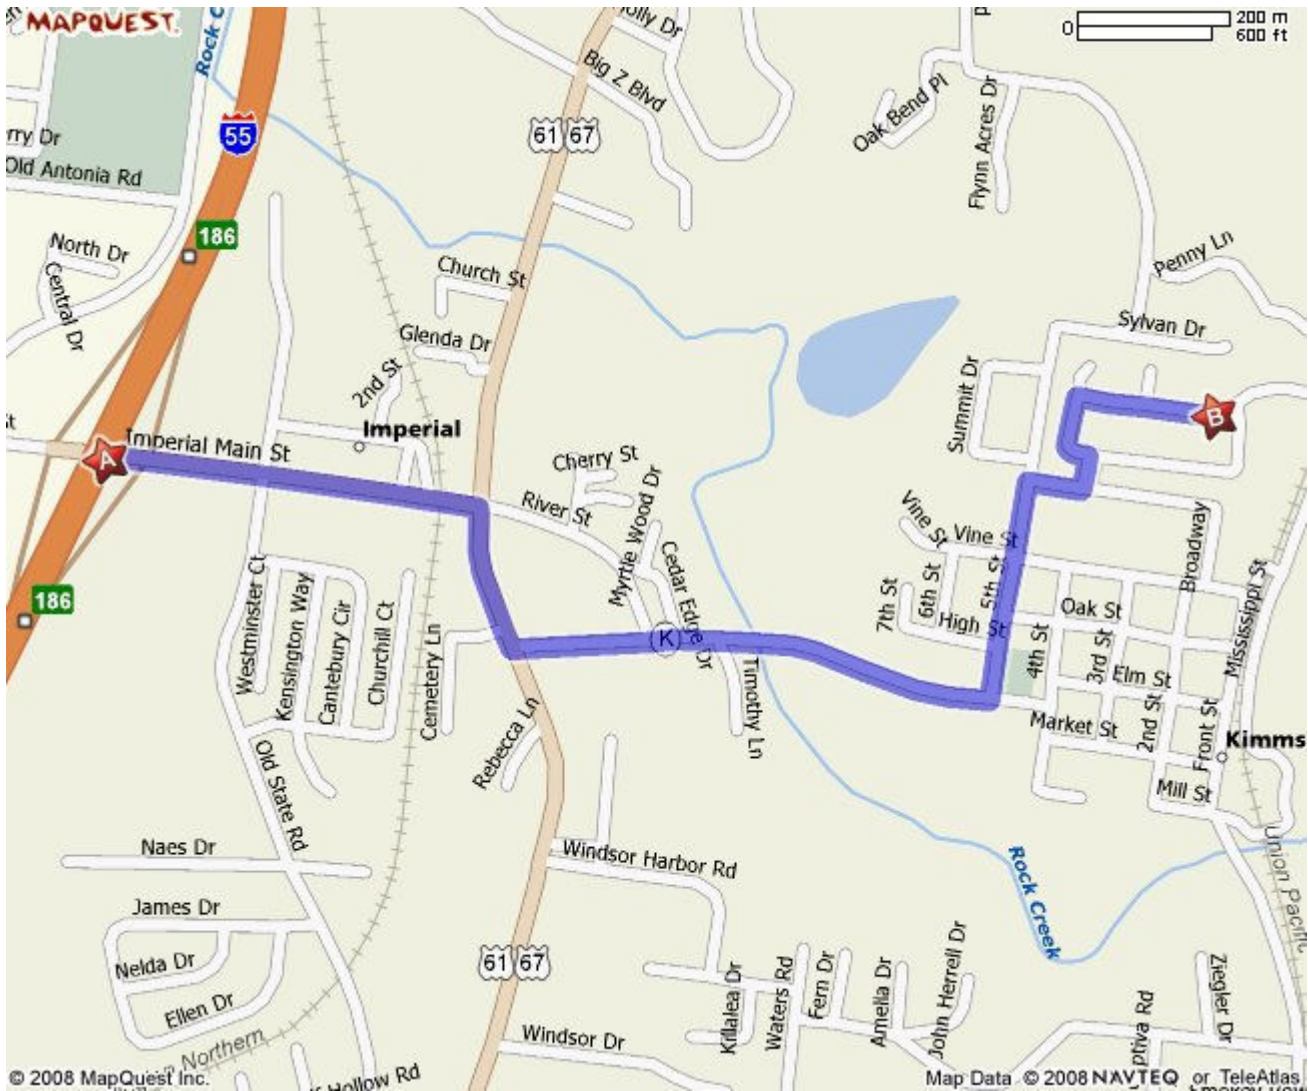

MAPQUEST

Going South from I-270, exit at the Imperial Exit -- previous two exits are Arnold followed by Richardson Road. After exiting at Imperial, turn left at the stop light on to Main Street.

See your old friends again.

Senior pictures

Pictures of seniors

[Look for Photos >](#)

A: I 55 & Main St, Imperial, MO 63052

- START 1: Start out going EAST on IMPERIAL MAIN ST toward OLD STATE RD. 0.4 mi
- 2: Turn RIGHT onto US-61/US-67. 0.1 mi
- 3: Turn LEFT onto MO-K/MARKET ST. 0.5 mi
- 4: Turn LEFT onto 5TH ST. 0.1 mi
- 5: 5TH ST becomes MONTEBELLO RD. 0.1 mi
- 6: Turn RIGHT onto LAWN ST. 0.1 mi
- 7: Turn LEFT onto MONTESANO PARK DR. 0.0 mi
- 8: Turn LEFT to stay on MONTESANO PARK DR. 0.1 mi
- 9: Turn RIGHT to stay on MONTESANO PARK DR. 0.1 mi
- END 10: End at 274 Montesano Park Dr Imperial, MO 63052-2473

Estimated Time: 4 minutes Estimated Distance: 1.50 miles

B: 274 Montesano Park Dr, Imperial, MO 63052-2473

Total Time: 4 minutes Total Distance: 1.50 miles

Directions and maps are informational only. We make no warranties on the accuracy of their content, road conditions or route usability or expeditiousness. You assume all risk of use. MapQuest and its suppliers shall not be liable to you for any loss or delay resulting from your use of MapQuest. Your use of MapQuest means you agree to our [Terms of Use](#)